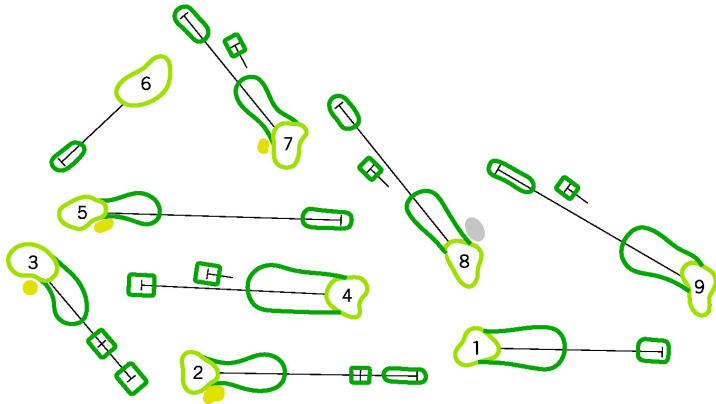

SYKES/LADY
OVERLAND PARK GOLF CLUB

Par 3 Course

(913) 890-1600 ♦ golfop.com

HOLE	1	2	3	4	5	6	7	8	9	TOTAL
PAR	3	3	3	3	3	3	3	3	3	27
GOLD	118	135	100	135	162	74	103	125	142	1094
RED	92	95	80	94	153	69	71	74	89	817
<i>HDCP</i>	6	3	8	4	1	9	7	5	2	

SIGNED _____ DATE _____ ATTESTED _____

Playing rules and regulations posted in clubhouse.

PAR 3 UNLIMITED PASS | \$59 MONTHLY*:

Unlimited golf on the Par 3 Course

PAR 3 AND DRIVING RANGE UNLIMITED PASS | \$119 MONTHLY*

*Unlimited golf on the Par 3 Course and unlimited driving range balls at Sykes/Lady and St. Andrews Outdoor Driving Ranges (*30 days from date of purchase)*

GOLFOP.COM